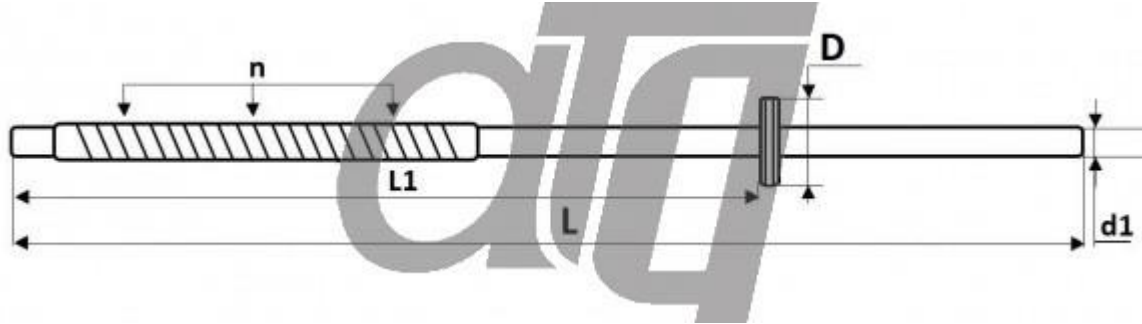

Steering rack bar Part No. HVZ0079

Application
CITROEN C5 2008-; PEUGEOT 508 2011- (L - 840, d1 - 26, n - 34)

FITS THE FOLLOWING

Rack part number	Crossreferences	Application
ATGR23851RB	Bosch KS01000800, KS00000830 CITROEN 1610574680, 4001EE, 400160, 9687179080, 400157, 4001W2, 4001EC, 400159, 9685708380, 1611713680, 4001LY, 400161, 9801427480, 400158 PEUGEOT 9801479380	Citroen C5 II (2008-2017) Peugeot 508 (2011-)